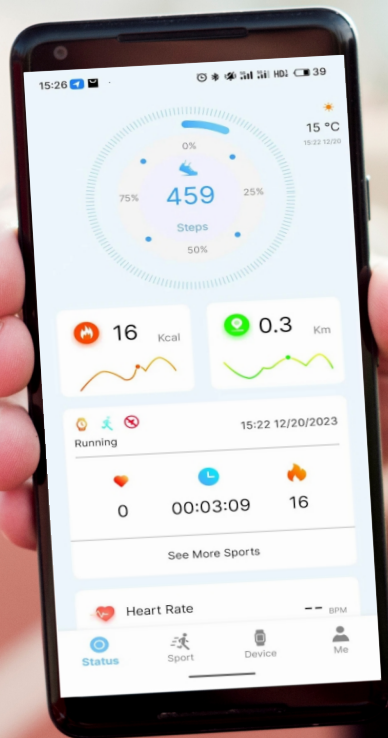

CALLING SMARTWATCH

2.01" IPS FULL TOUCH SCREEN

WEATHER FORECAST

BLUETOOTH CALLING

MUSIC CONTROL

100 + SPORTS MODES

IP67 WATERPROOF

CONTINUOUS HEART RATE MONITOR

MAGNETIC CHARGER

300 mah BATTERY

RunFit Smart S2 Max

- Make and Receive calls directly from your smart watch with Inbuilt Mic & Speakers.
- Rotating Knob function
- Screen Size: 2.01"
- IPS Full Touch Display, 240*296 Pixels Res.

WYBOR RUN FIT APP

Wybor RunFit

wybor

Innovation for a better lifestyle

Wybor is a brand well-known for its innovative lifestyle CE Products such as Air Conditioner, LED TV, Washing Machine, Digital Signage, Air Cooler & Smart Watch. The parent company Malhotra Electronics Private Limited, has an experience of over 45 years in manufacturing consumer electronics.